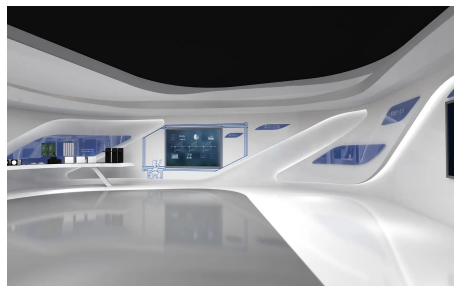

APPLICATION