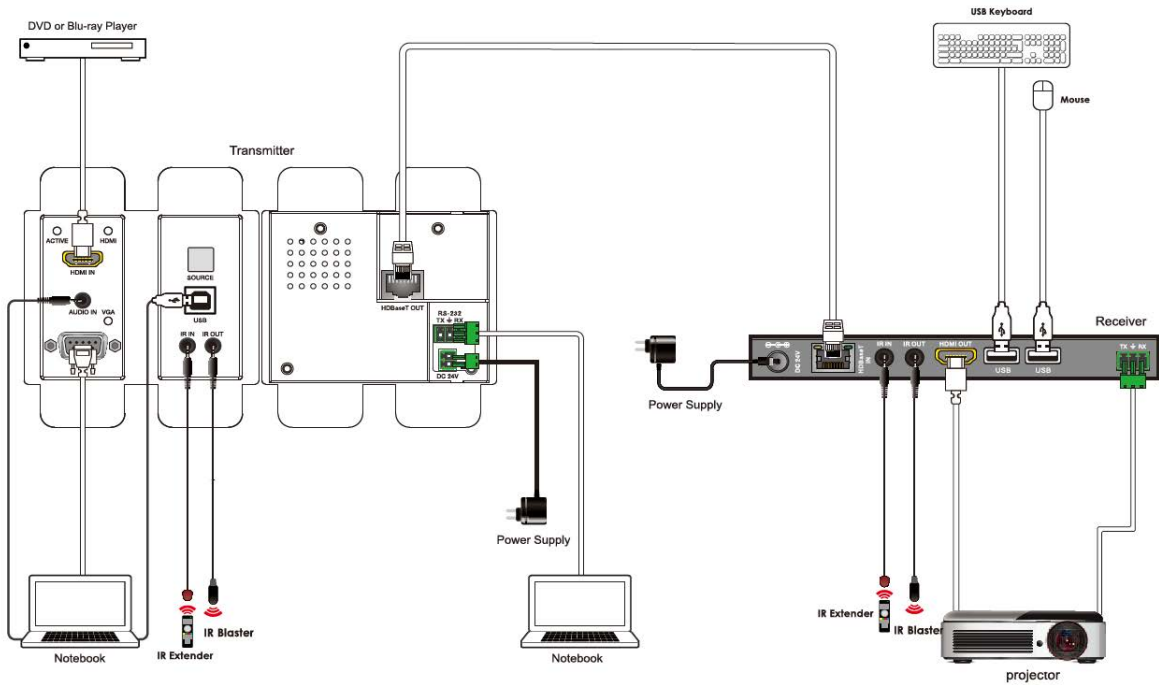

Built-in two-way IR, RS-232 and USB transmissions for easy device control.

## I/O INTERFACE

Transmitter: Inputs: 1x HDMI Type A, 1x VGA, 1x USB, 1x IR IN, 1x RS-232, 1x AUDIO IN

Outputs: 1x HDBaseT Out, 1x IR OUT

## FEATURES

- HDMI 2.0b 18Gbps, HDCP 2.2 compliant
- Up to 4K2K@60Hz(4:4:4), 4K2K@30Hz, 1080p@120Hz
- Up to 7.1 channels HD audio
- HDBaseT™ over a single CAT6/6a/7 cable up to 230ft/40m distance for 4K2K@60Hz(4:4:4) or up to 230ft/70m distance for 1080p60Hz
- Built-in scaling for VGA input
- Automatic and manual switching modes
- Two-way IR, RS-232 and USB supported
- 2-Gang US Decora Wall

## DIAGRAM