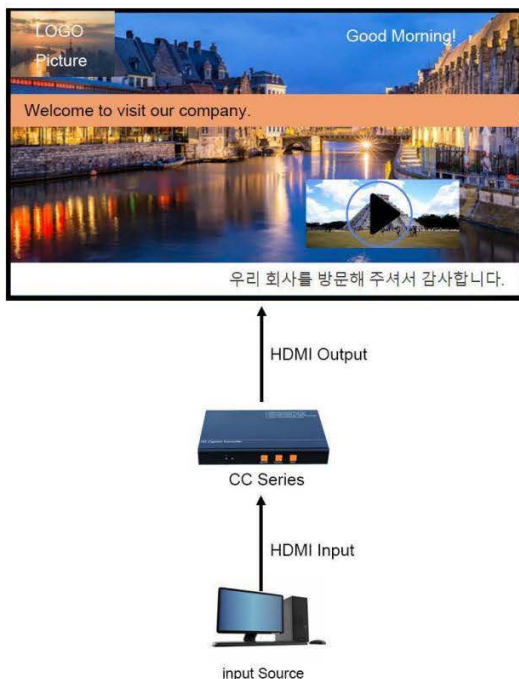

CC Series Caption Controller

Model: CC Series

INTRODUCTION

CC Series is a Caption Controller, products using advanced text overlay technology, HD HDMI signal superimposed on text and HD picture and the words flow. Users can superimpose text of any size in any position, and the font color and font background can be arbitrarily selected . CC Series also supports the function of superimposing multiple text, users can easily control the displayed text, pictures and display mode through the local area network.

FEATURES

- Support 1 x HDMI signal input, HDMI signal embedded audio;
- Support 1 x HDMI signal output, HDMI signal embedded audio;
- Supports superimposing languages, pictures and videos in various languages on the signal;
- Support the establishment of scenes, and switch scenes;
- Adapted to various countries around the world writing superimposed;
- Support setting the size and position of pictures, videos and text;
- Support network control.

DIAGRAM

SPECIFICATIONS

Product Hardware Information	Operating system	Android
Input/Output Signal	Input interface	1 x HDMI
	Input resolution	Up to 1920 x 1080@60Hz
	Output interface	1x HDMI, 1 x 3.5mm audio interface
	Output resolution	Up to 1920 x 1080@60Hz
	Color	24bit, 16.77 million colors
	Caption type	Text,Image,Video
Control	Control method	Software
Stability	Safety	Hardware Structure, no virus interference
	Continuity	365 days, 7 x 24 hours operation
Electrical Parameters	Voltage	DC12V 3A
	Power	<5W
Package	Product size	232mm(L) x 140mm(W) x 35mm(H)
	Product weight	0.75KG
	Package size	310mm(L) x 290mm(W) x 130mm(H)
	Gross weight	2.5KG