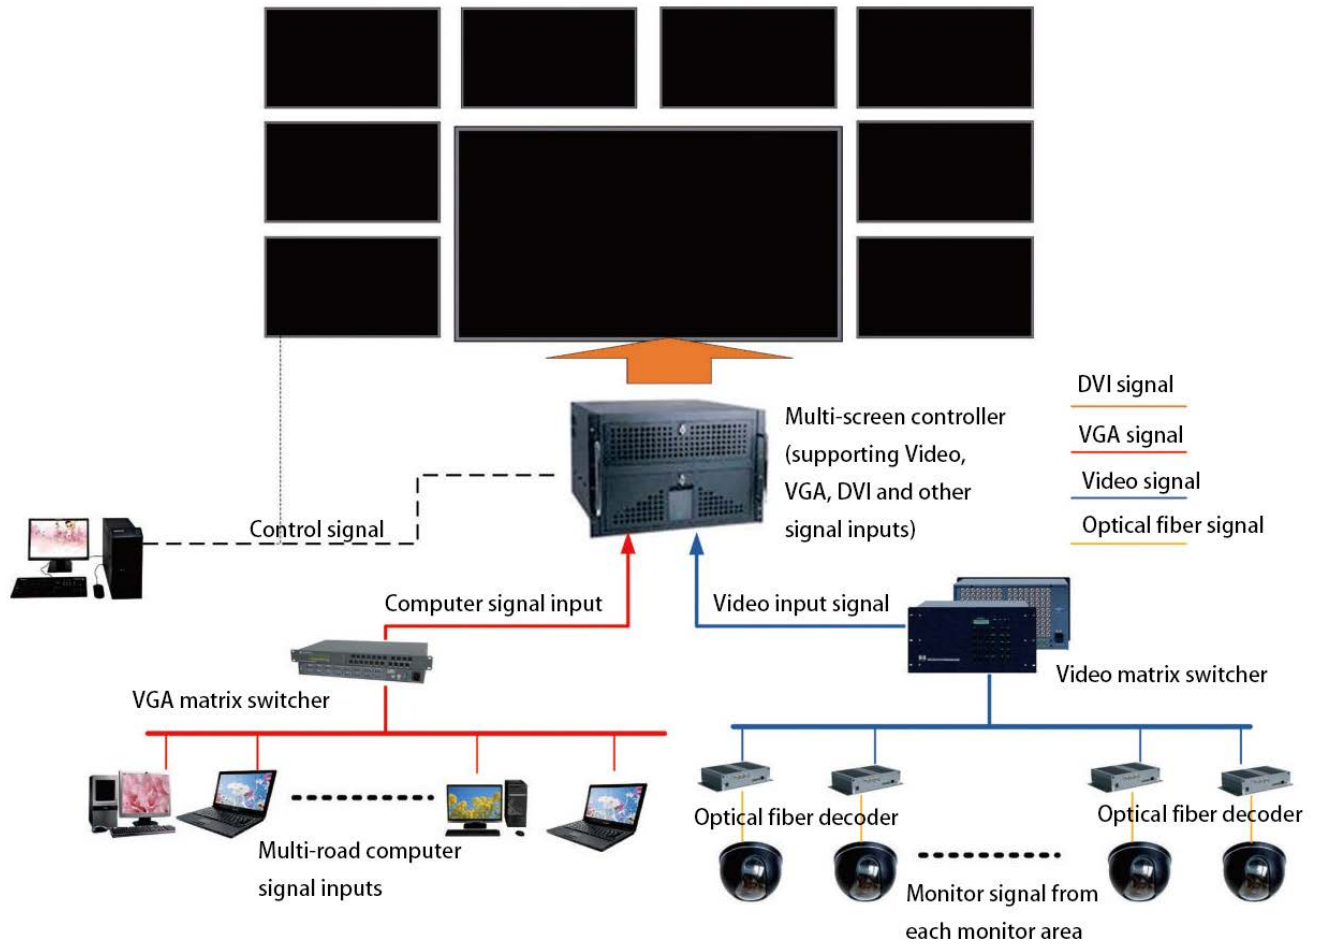

### INTRODUCTION

86-inch professional display adopts DLED full-array backlight panel, with more delicate image quality and clearer definition. Its super-large screen has 4K x 2K Ultra HD resolution and 1200:1 HD contrast ratio, which can restore the original color effect.

28mm for the ultra-narrow aluminum frame makes the appearance more simple and elegant. Professional industry LED panel can realize energy saving and longer life. Easy installation and flexible application can be achieved by the built-in OPS function.

### FEATURES

- Single display applications of large sizes, 43", 55", 65", 75", 86", 98";
- Professional grade LCD displays with LED backlit with lifespan 100,000hr;
- Aluminum frame with narrow bezel 28mm & bezel colors customized available;
- Designed for 24/7 usage;
- FHD 1920x1080 & Ultra HD 3840x2160 display resolution makes perfect and vivid picture;
- PC expansion slots, easy to input/output the audio video signal;
- With the smart power energy saving function, the stand-by power consumption can be 0.5W.

## APPLICATION

**SPECIFICATIONS**

<b>Model</b>	<b>CID-IM-86</b>
<b>Size (inch)</b>	<b>86"</b>
<b>Backlight</b>	<b>DLED</b>
<b>NetWeight</b>	<b>34KG</b>
<b>Contrast Ratio</b>	<b>1200:1</b>
<b>Response time</b>	<b>8ms</b>
<b>Viewing Angle</b>	<b>178°/178°</b>
<b>Power Consumption</b>	<b>&lt;440W</b>
<b>Brightness (cd/ m<sup>2</sup>)</b>	<b>400</b>
<b>Resolution</b>	<b>4K@60Hz</b>
<b>Bilateral Border</b>	<b>1.07B</b>
<b>Signal input</b>	<b>HDMI / DVI / VGA / AV / RS232 / Y/Pb/Pr / DP / LAN / OPS / USB2.0 / USB3.0</b>
<b>Aspect Ratio</b>	<b>16:9</b>
<b>Power Supply</b>	<b>100-240VAC, 50/60 Hz</b>
<b>Control method</b>	<b>RS232/RJ45,IR</b>