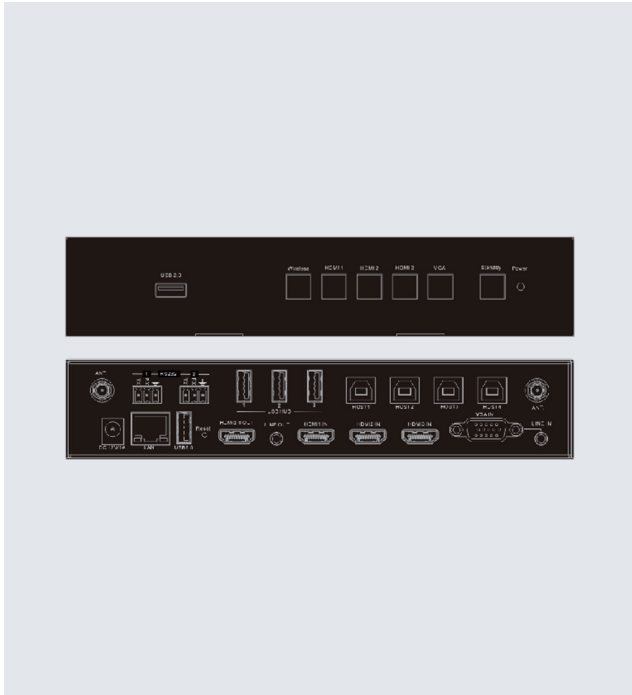

Wireless and Wired Switcher

Model: PS-WPS-61K

INTRODUCTION

PS-WPS-61K is the 4K wireless and wired scaler collaboration system which not only support 4K wireless presenting the laptop, MacBook, Android and iOS device to the main screen to share the ideas, but also support scaler switch the HDMI and VGA sources.

FEATURES

- Support VESA PC resolution input, auto-detecting;
- Can transmit PC's mirror/extended desktop or Macbook's mirror desktop;
- Can transmit smart devices' mirror, photos, videos, music etc;
- Support remote viewing the active signal on displayer by installed app on smart devices;
- Support remote control the active source devices from other smart devices;
- Support "Airplay" for apple device;
- Multiple inputs: 3 x HDMI, 1 x VGA;
- HDMI source input with 4Kx2K@60Hz support;
- Supports multiple HDMI output resolutions, such as 4Kx2K@60Hz, 4Kx2K@30Hz and 1080P;
- HDCP compliant;
- Easy-to-use panel and Web GUI;
- Control methods – Front Panel, LAN (Web GUI and TCP) and RS232;
- On-site firmware upgrading through LAN or USB ports (reserved for some devices).